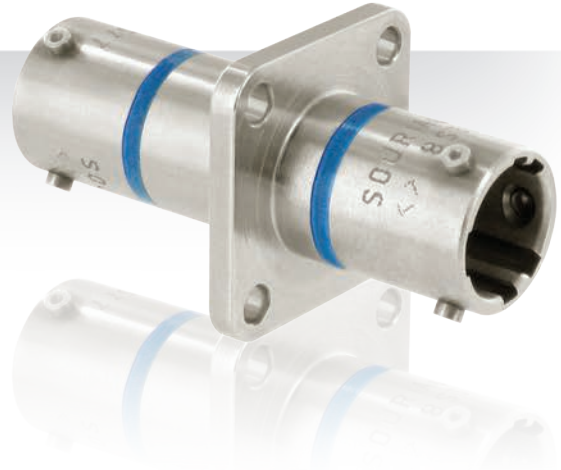

D-Sub & All Circular Series Hermetic Feedthrough

Glass Fused Hermetic Through Bulkhead

Connector derivatives from the bulkhead feedthrough range.

Simplified use
Quick & Easy

■ Each face of the receptacle mates to a plug.

Quick cable integration.
Easy maintenance.

Secured pressure differential

■ Glass fused insert enables it to resist high pressure differences, even when unmated. Leakage 1,000 times lower than standard connectors.

Male/male interface

■ Each side of the receptacle is populated with male contacts.

For male/female options, see the reinforced sealing bulkhead range.