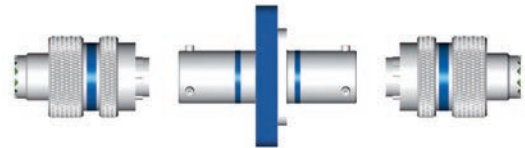

D-Sub & All Circular Series Hermetic Feedthrough

Glass Fused Hermetic Through Bulkhead

Connector derivatives from the bulkhead feedthrough range.

Simplified use
Quick & Easy

■ Each face of the receptacle mates to a plug.

Quick cable integration.
Easy maintenance.

Secured pressure differential

■ Glass fused insert enables it to resist high pressure differences, even when unmated. Leakage 1,000 times lower than standard connectors.

Male/male interface

■ Each side of the receptacle is populated with male contacts.

For male/female options, see the reinforced sealing bulkhead range.